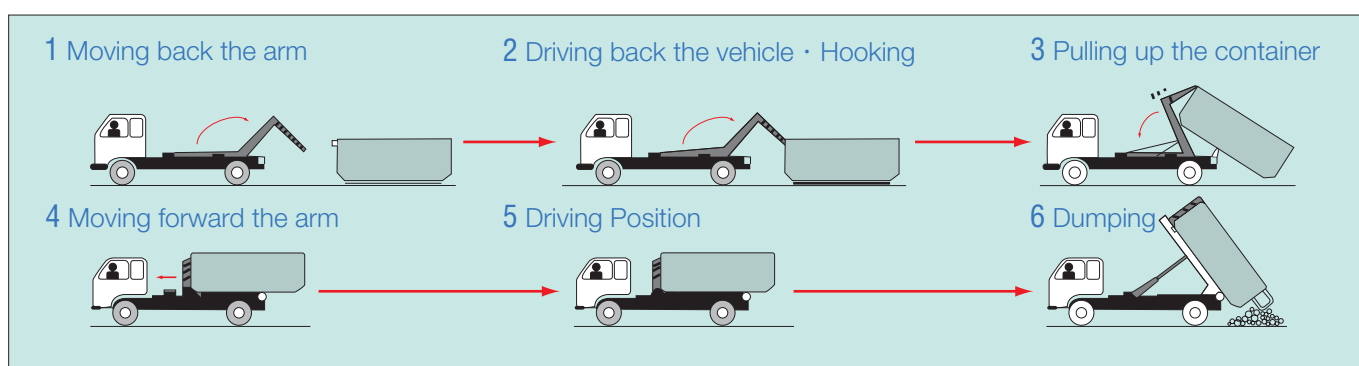

CCA22

CCA44

Operation sequence